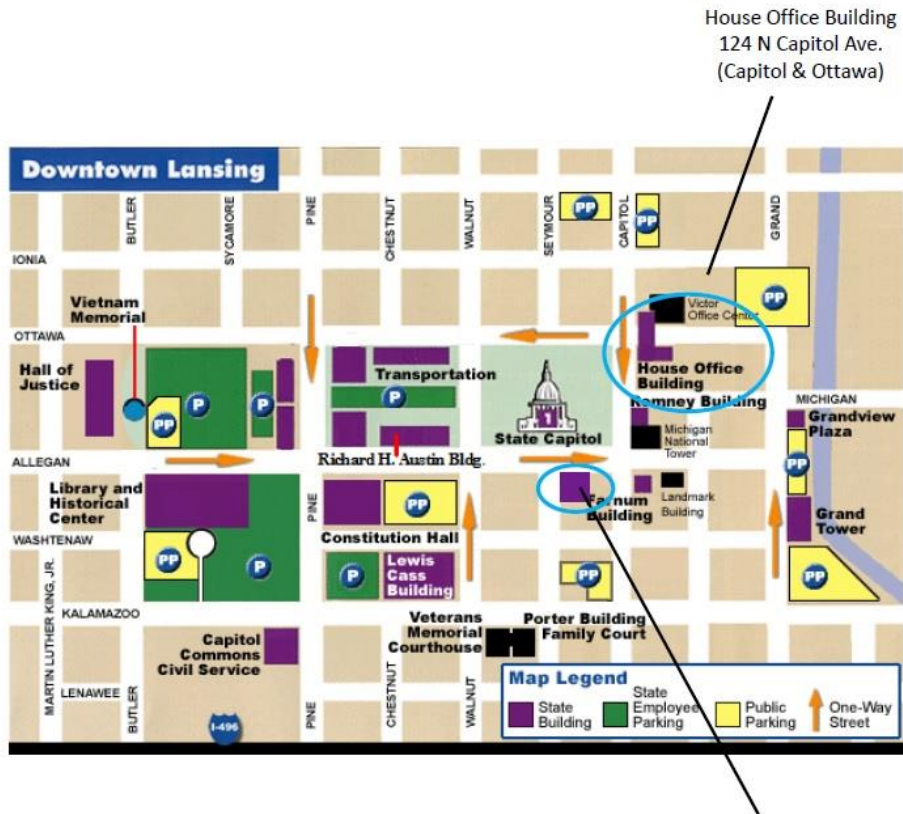

North Grand Parking Ramp
219 North Grand Avenue

Tower Parking Ramp
Corner Allegan & Capitol

South Grand Parking Ramp
Corner Allegan & Grand

Anderson House Office Building
124 N Capitol, Mackinac Room – 5th Fl
(enter on Ottawa Street entrance)

Binsfield Office Building
201 Townsend Street
(enter on Allegan Street)

Capitol Building
100 North Capitol Avenue
(enter east side, under stairs)
View Senate Gallery on South side
View House Gallery on North side

North Grand is the closest & least expensive

*Tower Ramp & South Grand
are alternative parking locations*

If your time permits:

- * View Senate Sessions
- * View House Sessions

- * Capitol tours
at 11:15 a.m. and 1:15 p.m.

- * Michigan Historical Library
- * Vietnam Veterans Memorial